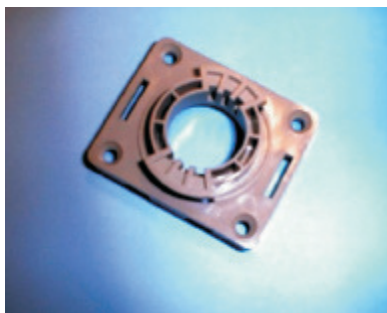

Limit Switch

Trietex ® Connectors TK3 and TK5

Curtain Clip

Connector Clip

Motor Clip horizontal and vertical

## Spare Parts List for Elektra Series

Endcap Non-Drive-Side and Drive Side

2-161-00-02	White	Endcap Non Drive Side	4,38 EUR
2-161-00-03	Grey	Endcap Non Drive Side	4,38 EUR
2-160-00-02	White	Endcap Drive Side	8,13 EUR
2-160-00-03	Grey	Endcap Drive Side	8,13 EUR

Elektra, EasyTrack,  
Ecomatic

Endcap Vertical Non-Drive-Side

1-061-23-22	White	Encap Verticals Non-Drive-Side	2,50 EUR
1-061-23-33	Grey	Endcap Verticals Drive Side	2,50 EUR

Elektra, Ecomatic

Flange Joint